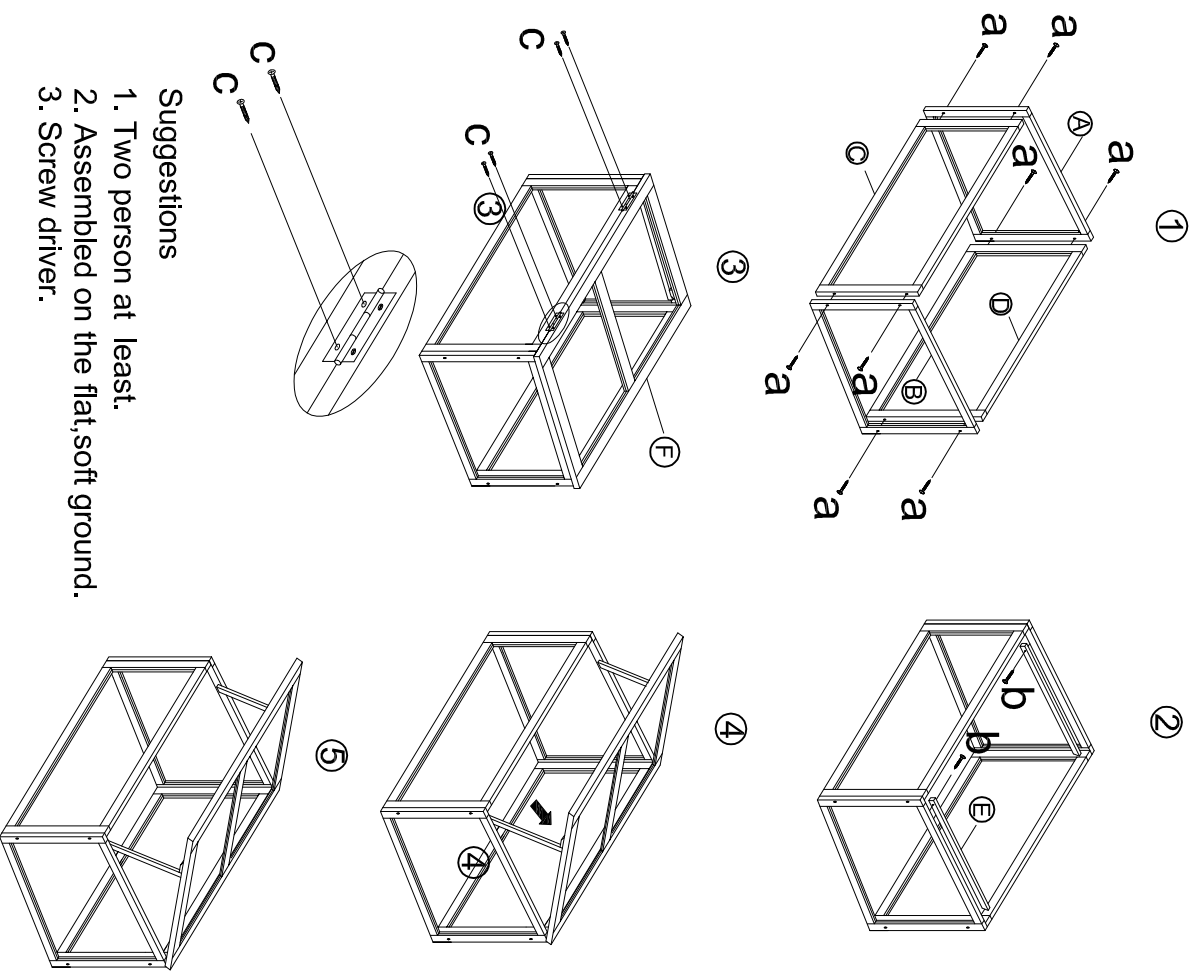

Assembly Instructions for LS6195D

Part List

Part No.	Part Image	Part Name	QTY
A		Wooden Left Panel	1
B		Wooden Right Panel	1
C		Wooden Front Panel	1
D		Wooden Back Panel	1
E		Wooden Support	2
F		Wooden Lid	1
a		3.5x35mm Screw	8
b		3.5x25mm Screw	2
c		3x16mm Screw	4

Suggestions

1. Two person at least.
2. Assembled on the flat, soft ground.
3. Screw driver.

NOTES: Do not tighten bolts fully until parts all are connected